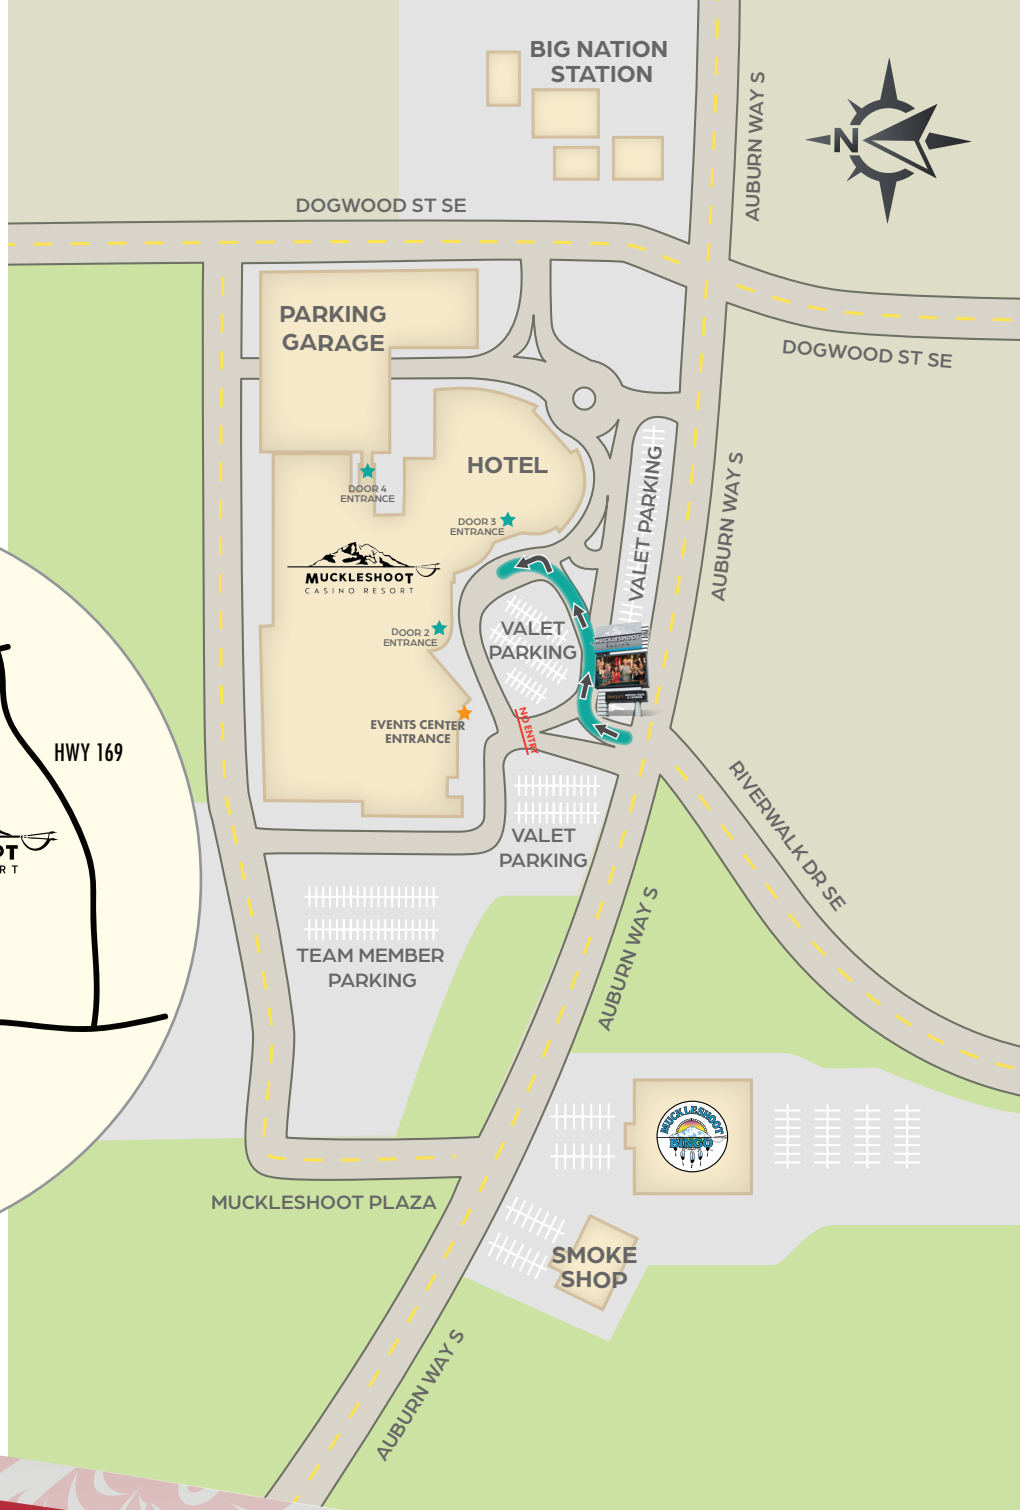

ENTRY TO HOTEL VALET ENTRANCE

Muckleshoot Casino Resort Catering & Banquets
253-804-4444

THE BIGGEST & BEST IN THE NORTHWEST

2402 Auburn Way South, Auburn, WA 98002
800-804-4944 | muckleshootcasino.com